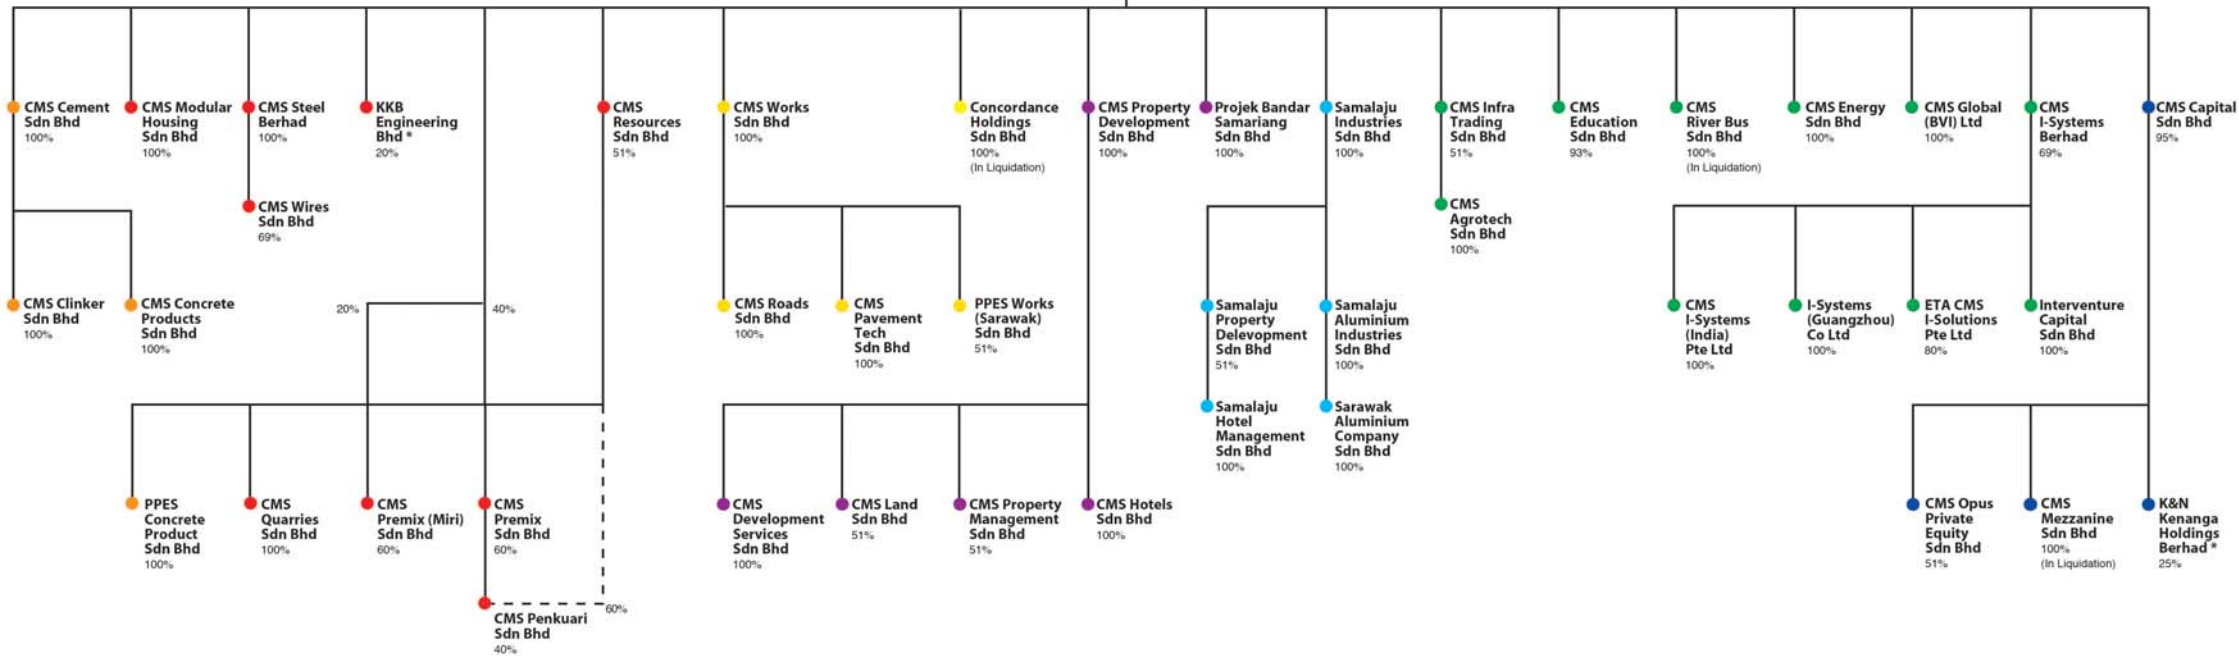

GROUP CORPORATE STRUCTURE

CAHYA MATA SARAWAK*

* Listed on Main Market of Bursa Malaysia

- LEGEND**
- CEMENT
 - CONSTRUCTION MATERIALS
 - CONSTRUCTION & ROAD MAINTENANCE
 - PROPERTY DEVELOPMENT
 - SAMALAJU DEVELOPMENT
 - SERVICES
 - FINANCIAL SERVICES